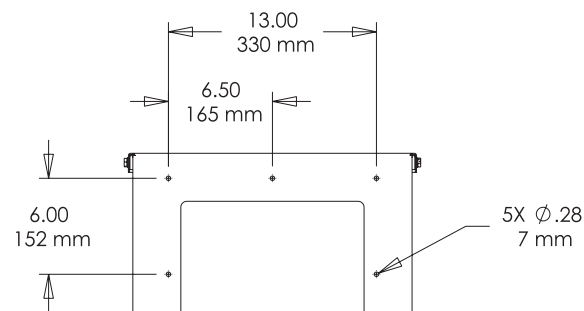

Mexico
HOFFMAN MEXICO, S de RL de CV
Arquimedes No. 33
Piso 1
Col. Palmas Polanco
México, DF
CP 11560
P: (55) 5280-1596
F: (55) 5280-8827 / 5280-8167

Maintains UL and CSA Type 4, 4X, & 12 enclosure rating when installed per these instructions.