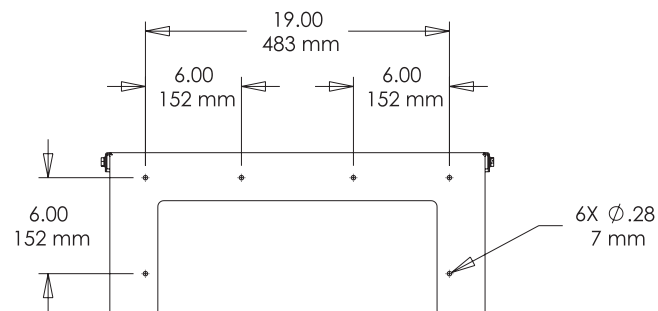

Mexico
HOFFMAN MEXICO, S de RL de CV
Arquimedes No. 33
Piso 1
Col. Palmas Polanco
México, DF
CP 11560
P: (55) 5280-1596
F: (55) 5280-8827 / 5280-8167

Maintains UL and CSA Type 4, 4X, & 12 enclosure rating when installed per these instructions.